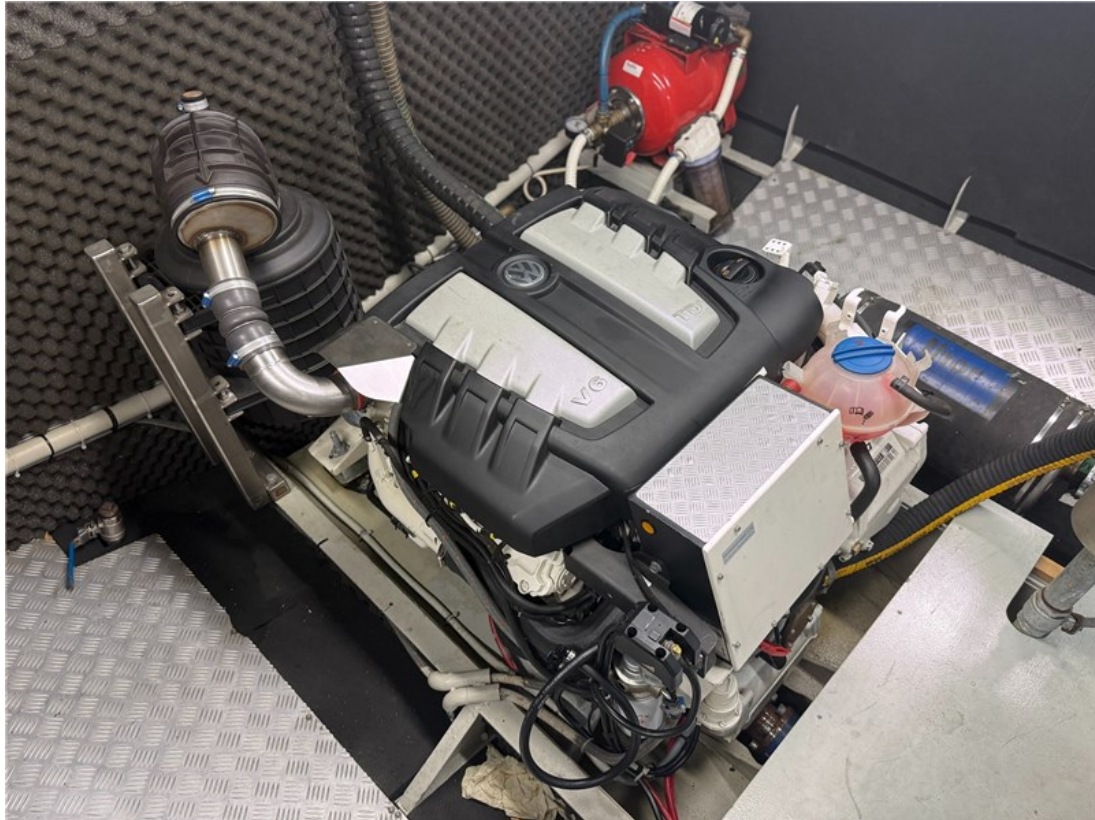

J.P. Broekhovenstraat 37
8081 HB Elburg
The Netherlands

Referentie
B25104403

info@elburgyachting.nl
www.elburgyachting.nl
+31 525 68 68 68

ELBURG YACHTING[®]

international yachtbrokers

Gegevens worden geacht juist te zijn, doch worden niet gegarandeerd. - Whilst every care has been taken in the preparation of the particulars, their correctness is not guaranteed.